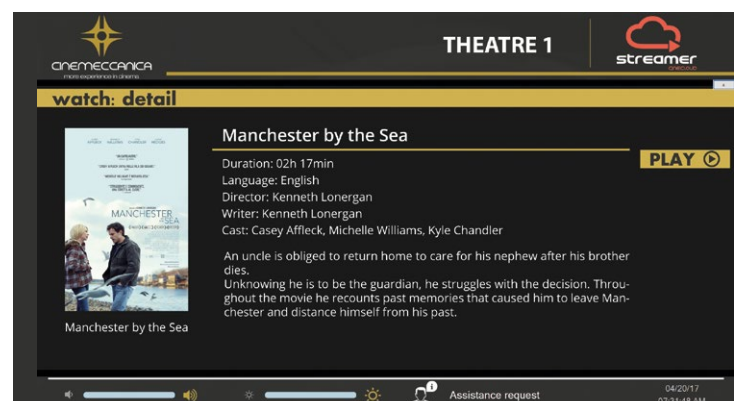

Two configurations:

- Theatre Management System
- TMS + ON DEMAND by moviegoers using a touch screen available into the theatre