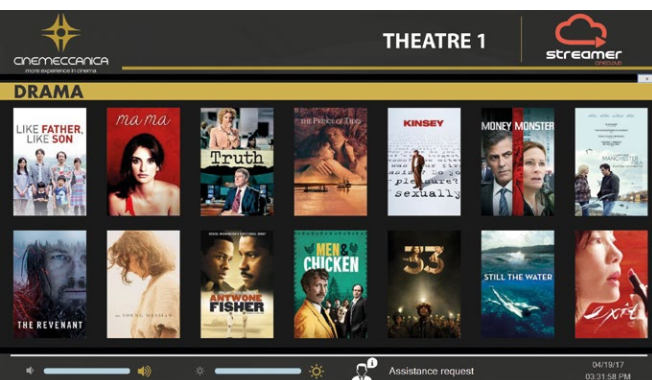

CINEMECCANICA

streamer
CINECLOUD

STREAMER

Theatre Management System

STREAMER is the brand new **supreme TMS** developed by **Cinemeccanica** to expand the **services offered by the cinema of the future** and to create a **new concept of customer oriented screen.**

Redundant Central Server System

Available for main cinema servers:

- Barco Alchemy
- Dolby IMS2000/IMS3000
- Sony
- CineCloud IMB

Simultaneous movies streaming 500 Gb/s per screen. NO MORE time to transfer/copy contents

Direct streaming of alternative contents:

- Last released and old movies
- Alternative contents (live or recorded)
- Proprietary contents (via USB plug)
- WEB based contents
- ESPARENA or other cinema gaming solutions
- Karaoke
- Audio Music
- Presentations