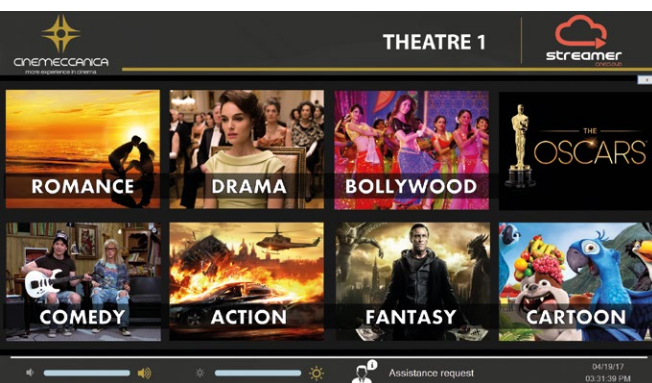

CINEMECCANICA

streamer
CINECLOUD

STREAMER

Theatre Management System

STREAMER is the brand new **supreme TMS** developed by **Cinemeccanica** to expand the **services offered by the cinema of the future** and to create a **new concept of customer oriented screen.**

Direct streaming of alternative contents:

- Last released and old movies
- Alternative contents (live or recorded)
- Proprietary contents (via USB plug)
- WEB based contents
- ESPARENA or other cinema gaming solutions
- Karaoke
- Audio Music
- Presentations