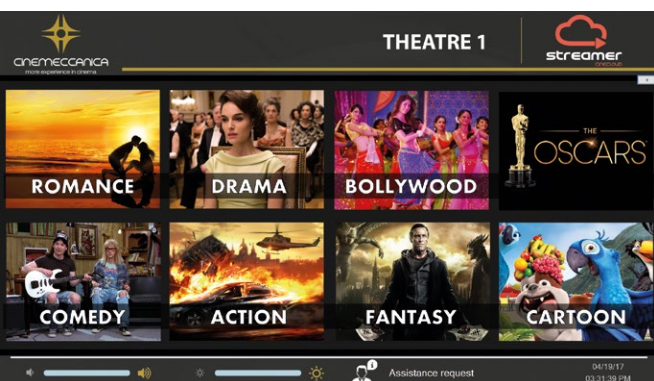

CINEMECCANICA

streamer
CINECLOUD

STREAMER

Theatre Management System

STREAMER is the brand new **supreme TMS** developed by **Cinemeccanica** to expand the **services offered by the cinema of the future** and to create a **new concept of customer oriented screen.**

Direct streaming of alternative contents:

- Last released and old movies
- Alternative contents (live or recorded)
- Proprietary contents (via USB plug)
- WEB based contents
- ESPARENA or other cinema gaming solutions
- Karaoke
- Audio Music
- Presentations