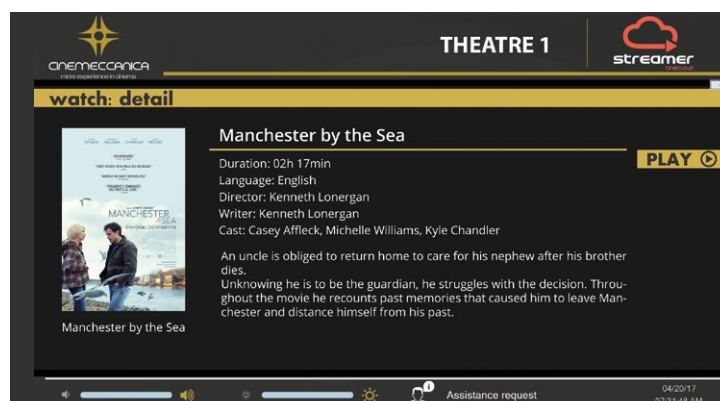

Two configurations:

- Theatre Management System
- TMS + Private Screen Solution