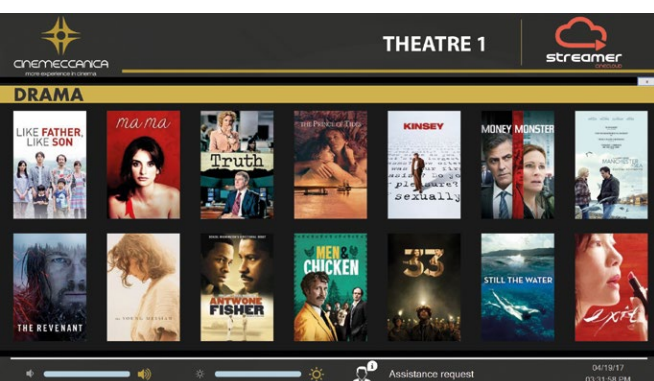

CINEMECCANICA

streamer
CINECLOUD

STREAMER

Theatre Management System

STREAMER is the brand new **supreme TMS** developed by **Cinemeccanica** to expand the **services offered by the cinema of the future** and to create a **new concept of customer oriented screen.**

Redundant Central Server System

Available for main cinema servers:

- Barco Alchemy
- CineCloud IMB
- Dolby IMS3000
- Sony
- GDC SR-1000

Simultaneous movies streaming 500 Mb/s per screen. NO MORE time to transfer/copy contents

Direct streaming of alternative contents:

- Last released and old movies
- Alternative contents (live or recorded)
- Proprietary contents (via USB plug)
- WEB based contents
- ESPARENA or other cinema gaming solutions
- Karaoke
- Audio Music
- Presentations